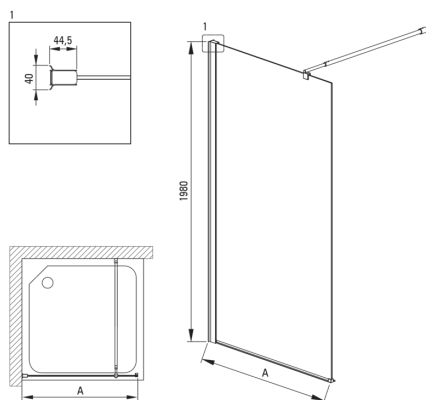

### Cabines

Largeur [mm]	1100
Hauteur [mm]	2000
Épaisseur du verre [mm]	6
Finition verre	transparent
Couverture active	Oui

Model	Size [mm]	A [mm]
KTS_X83P	300x1980	250-270
KTS_X84P	400x1980	350-370
KTS_X85P	500x1980	450-470
KTS_X86P	600x1980	550-570
KTS_X37P	700x1980	650-670
KTS_X38P	800x1980	750-770
KTS_X39P	900x1980	850-870
KTS_X30P	1000x1980	950-970
KTS_X31P	1100x1980	1050-1070
KTS_X32P	1200x1980	1150-1170
KTS_X34P	1400x1980	1350-1370